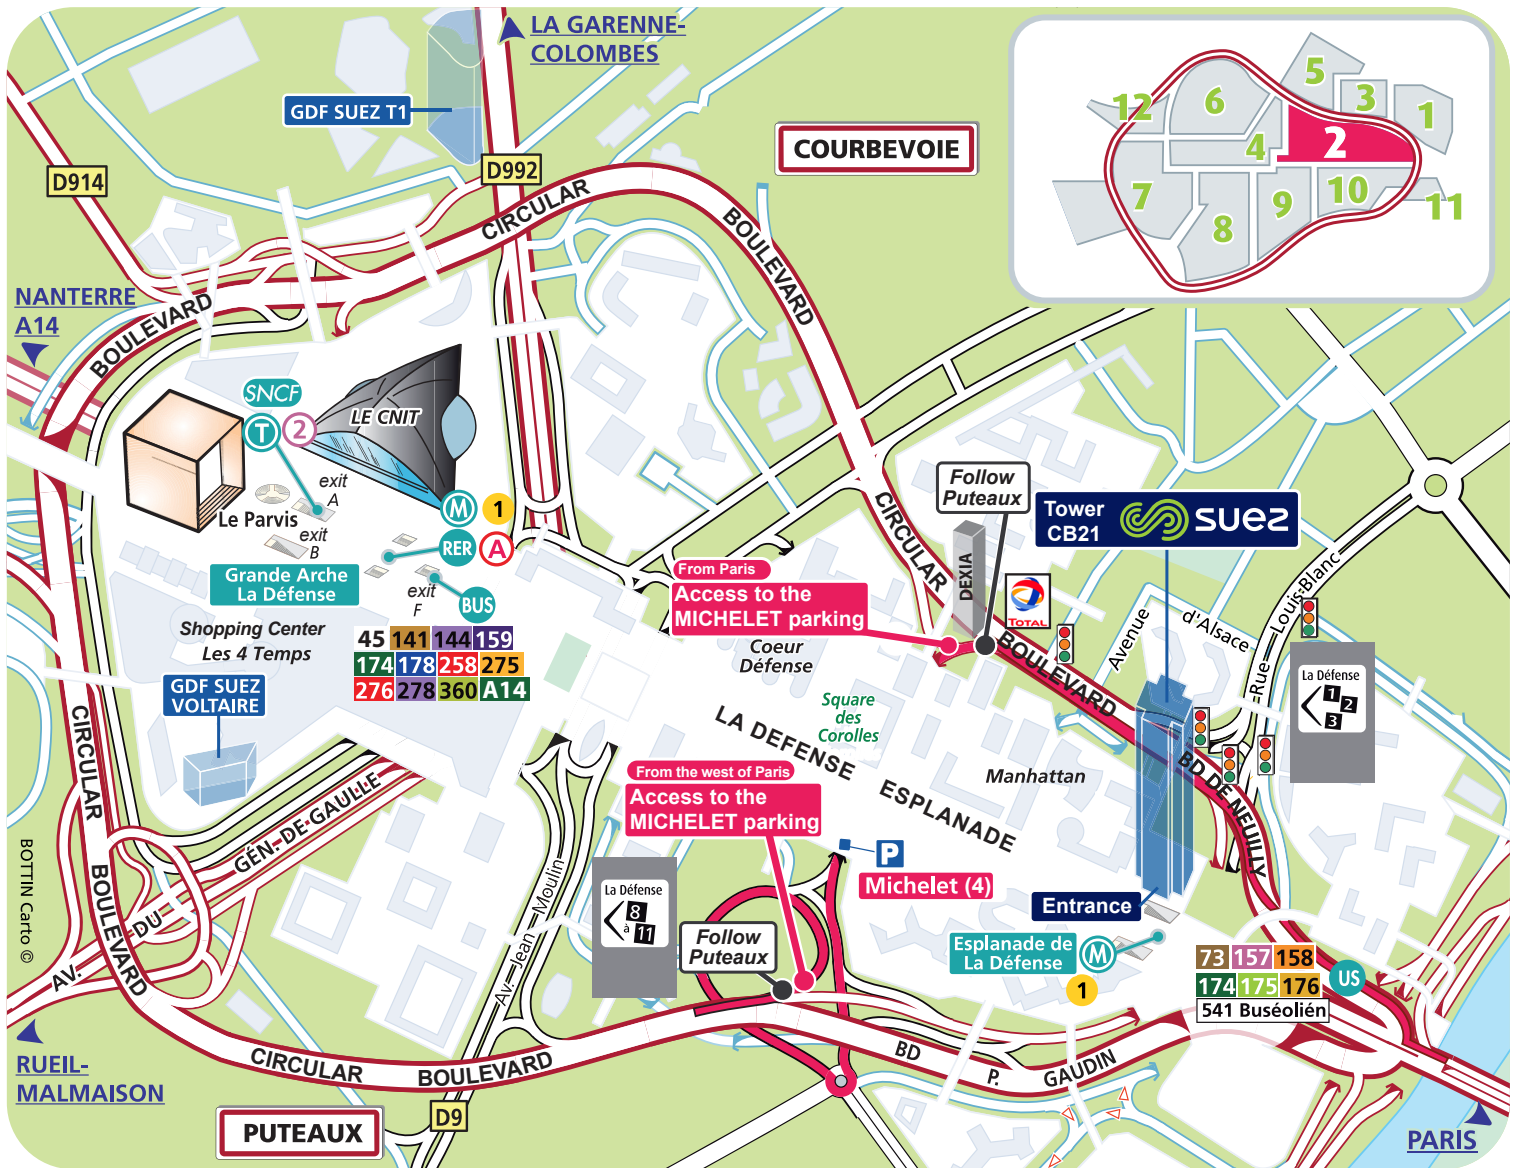

how to get to the SUEZ Tower

TOUR CB 21
16, PLACE DE L'IRIS
92040 PARIS LA DEFENSE CEDEX
FRANCE
01 58 81 20 00

DELIVERIES

Deliveries are possible from **Monday through Friday**, between 9 am and 5 pm, at the delivery platform, storey A of the Tower.

Each delivery has to be announced to the recipient at least **48 hours in advance**. If the delivery is not announced and confirmed, it will be refused by the platform.

Delivery address:

La Défense 2, direction 'Taxi / Livraison 2 / IRIS - Tour CB21'.

GPS: voie des Bâisseurs, Courbevoie.

Attention: the height limit is 3,20 meters.